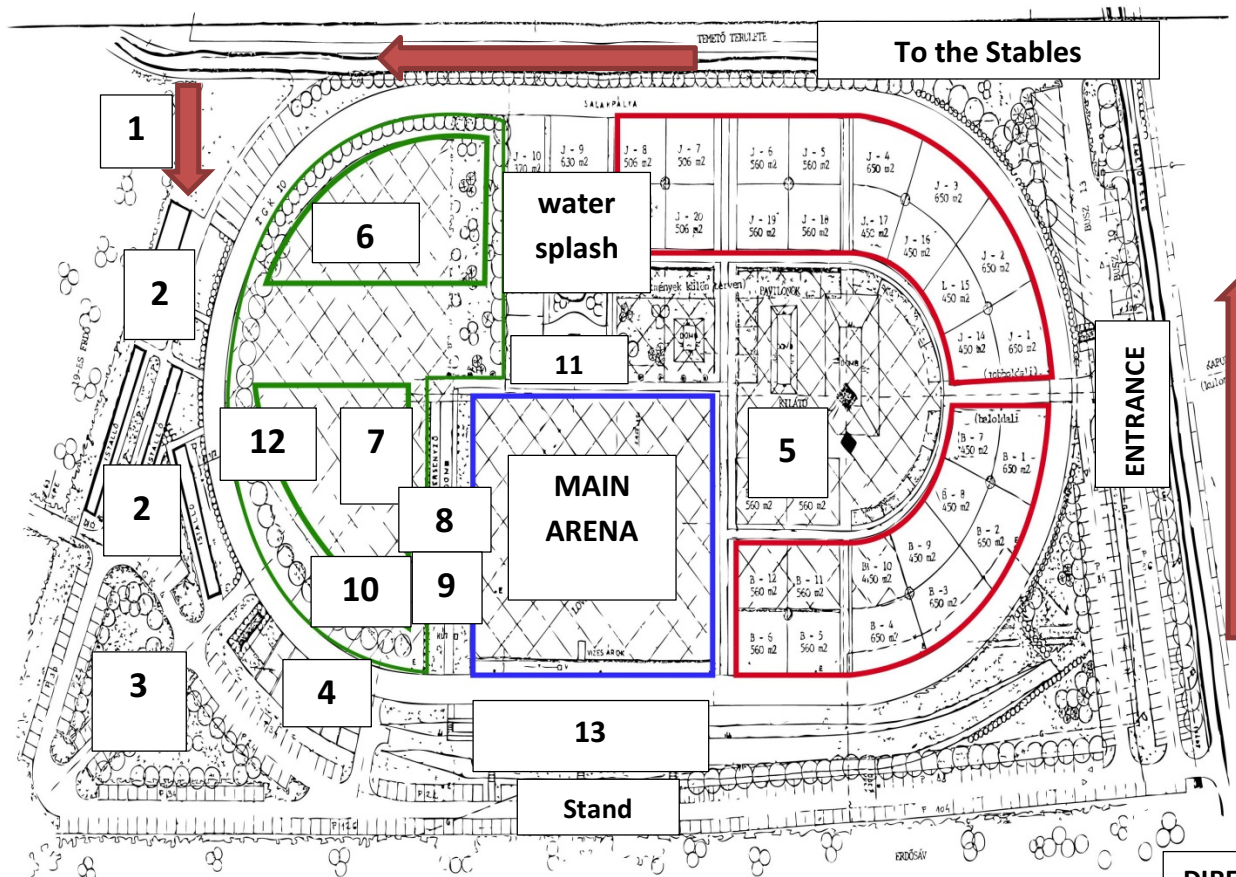

FEI World Driving Championships for Young Horses

MEZŐHEGYES

MAP OF THE VENUE

- 1 – GATE
closed 20:00 - 06:00
- 2 - Stables
- 3 – Competitors' Camp
- 4 - Showers, Toilets
- 5 – Restaurant Tent
- 6 - Warm up 1. – grass
- 7 - Artificial sand arena
- 8 – Show Office
- 9 - Press
- 10 – Meeting place
- 11 - Grand Stand + VIP
- 12 - Lunging / Riding
- 13 - Horse Inspection

DIRECTION FROM
Hotel Nonius
National Stud Farm
MEZŐHEGYES